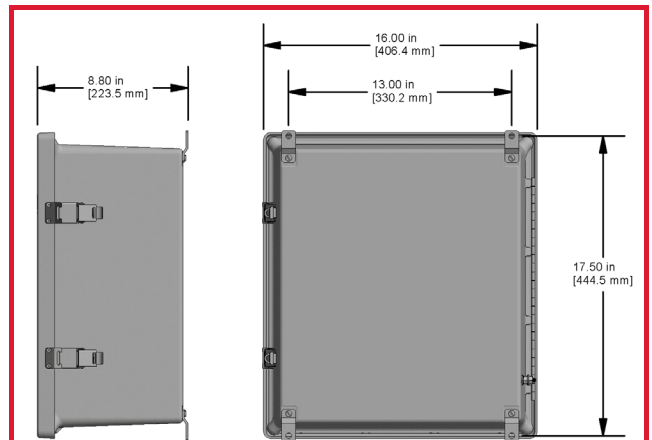

## Product Features

Empty Fiberglass Enclosures

- Snap Latch Closure
- NEMA 4x Rated

**JBA0606-FG**

**JBA0608-FG**

**JBA1012-FG**

**JBA1416-FG**