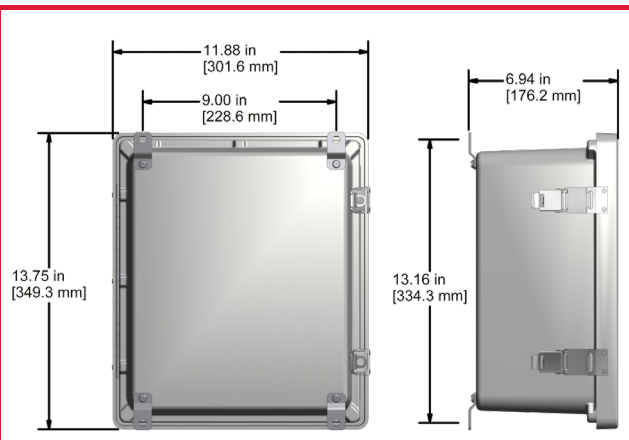

## Product Features

Empty Fiberglass Enclosures

- Snap Latch Closure
- NEMA 4x Rated

**JBA0606-FG**

**JBA0608-FG**

**JBA1012-FG**

**JBA1416-FG**