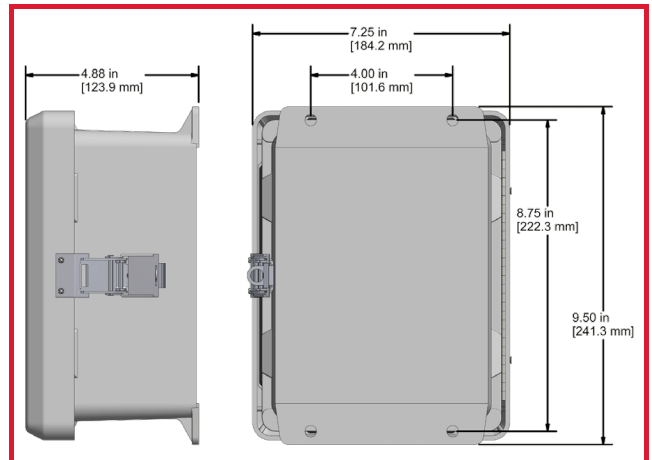

# Empty Fiberglass Enclosures

## Product Features

Empty Fiberglass Enclosures

- Snap Latch Closure
- NEMA 4x Rated

**JBA0606-FG**

**JBA0608-FG**

**JBA1012-FG**

**JBA1416-FG**