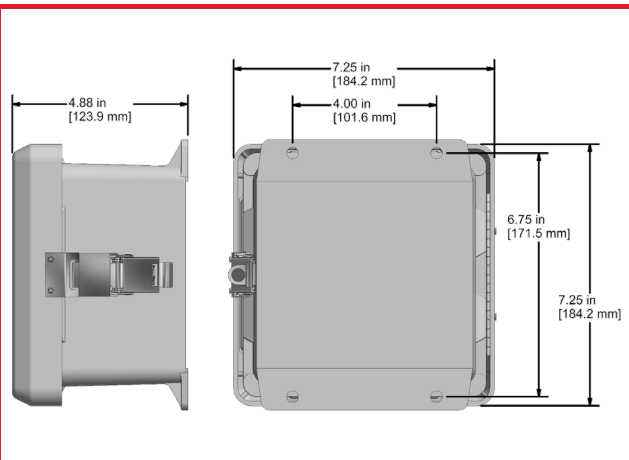

## Product Features

Empty Fiberglass Enclosures

- Snap Latch Closure
- NEMA 4x Rated

**JBA0606-FG**

**JBA0608-FG**

**JBA1012-FG**

**JBA1416-FG**