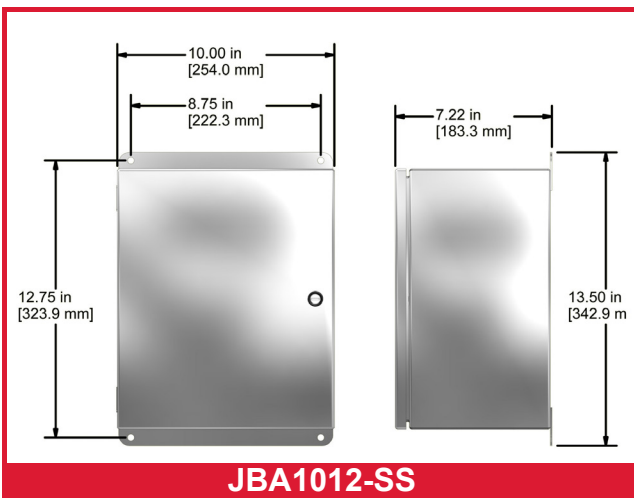

## Product Features

Empty Stainless Steel Enclosures

- Twist Lock Closure
- NEMA 4x Rated

**JBA0606-SS**

**JBA0608-SS**

**JBA1012-SS**

**JBA1416-SS**