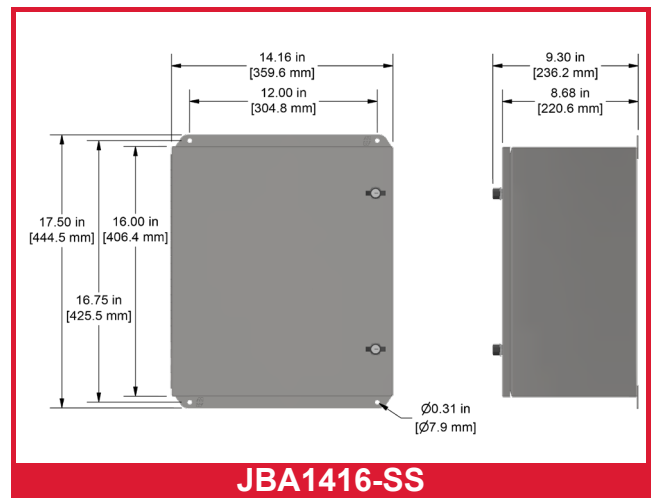

## Product Features

Empty Stainless Steel Enclosures

- Twist Lock Closure
- NEMA 4x Rated

**JBA0606-SS**

**JBA0608-SS**

**JBA1012-SS**

**JBA1416-SS**