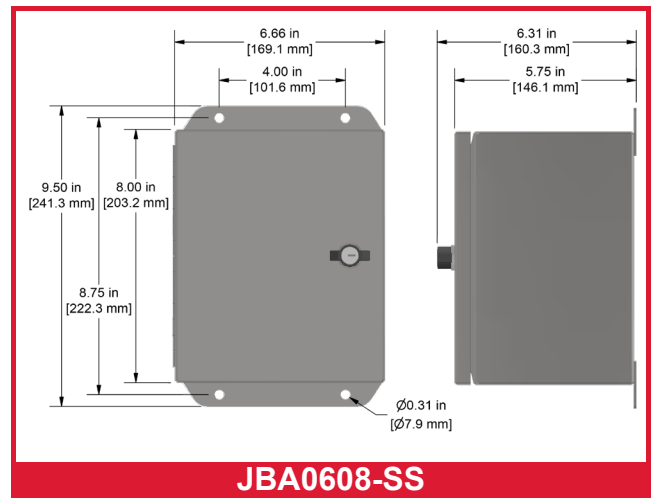

## Product Features

Empty Stainless Steel Enclosures

- Twist Lock Closure
- NEMA 4x Rated

**JBA0606-SS**

**JBA0608-SS**

**JBA1012-SS**

**JBA1416-SS**