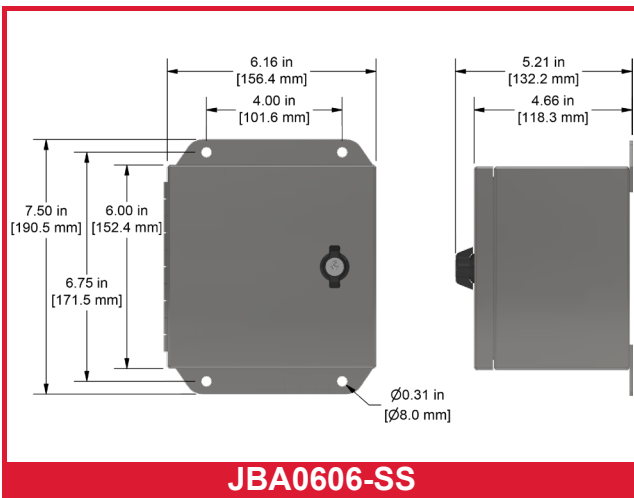

## Product Features

Empty Stainless Steel Enclosures

- Twist Lock Closure
- NEMA 4x Rated

**JBA0606-SS**

**JBA0608-SS**

**JBA1012-SS**

**JBA1416-SS**