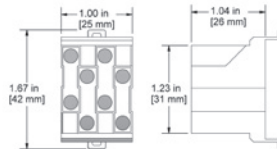

Junction Box Accessories

JB934-1A

Terminal Block, Black, One Piece, Three Position, DIN Rail Mountable

Stock Product

JB934-2A

Terminal Block, White, One Piece, Four Position, DIN Rail Mountable

Stock Product

JB938-1A

1 inch Rigid Body Conduit Fitting

Stock Product

JB938-2A

1 - 1/4 inch Rigid Body Conduit Fitting

Stock Product

JB939-1A

3 Position Terminal Block aligned in one row

Stock Product

JB940-1A

Stainless Steel Cord Grip
.118 in (3 mm) to .250 (6,4 mm)

Stock Product