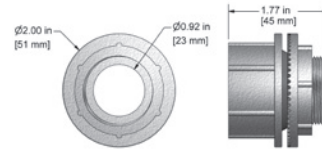

Junction Box Accessories

JB934-1A

Terminal Block, Black, One Piece, Three Position, DIN Rail Mountable

Stock Product

JB934-2A

Terminal Block, White, One Piece, Four Position, DIN Rail Mountable

Stock Product

JB938-1A

1 inch Rigid Body Conduit Fitting

Stock Product

JB938-2A

1 - 1/4 inch Rigid Body Conduit Fitting

Stock Product

JB939-1A

3 Position Terminal Block aligned in one row

Stock Product

JB940-1A

Stainless Steel Cord Grip
.118 in (3 mm) to .250 (6,4 mm)

Stock Product