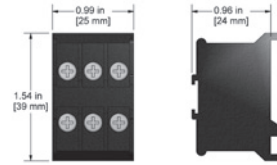

Junction Box Accessories

JB934-1A

Terminal Block, Black, One Piece, Three Position, DIN Rail Mountable

Stock Product

JB934-2A

Terminal Block, White, One Piece, Four Position, DIN Rail Mountable

Stock Product

JB938-1A

1 inch Rigid Body Conduit Fitting

Stock Product

JB938-2A

1 - 1/4 inch Rigid Body Conduit Fitting

Stock Product

JB939-1A

3 Position Terminal Block aligned in one row

Stock Product

JB940-1A

Stainless Steel Cord Grip
.118 in (3 mm) to .250 (6,4 mm)

Stock Product