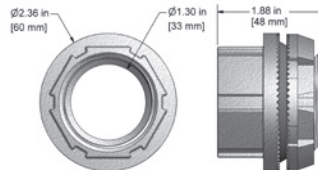

Junction Box Accessories

JB934-1A

Terminal Block, Black, One Piece, Three Position, DIN Rail Mountable

Stock Product

JB934-2A

Terminal Block, White, One Piece, Four Position, DIN Rail Mountable

Stock Product

JB938-1A

1 inch Rigid Body Conduit Fitting

Stock Product

JB938-2A

1 - 1/4 inch Rigid Body Conduit Fitting

Stock Product

JB939-1A

3 Position Terminal Block aligned in one row

Stock Product

JB940-1A

Stainless Steel Cord Grip
.118 in (3 mm) to .250 (6,4 mm)

Stock Product