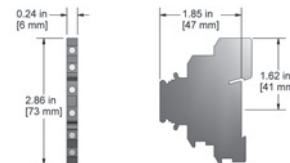

JB938-1A

1 inch Rigid Body Conduit Fitting

Stock Product

JB938-2A

1 - 1/4 inch Rigid Body Conduit Fitting

Stock Product

JB939-1A

3 Position Terminal Block aligned in one row

Stock Product

JB940-1A

Stainless Steel Cord Grip
.118 in (3 mm) to .250 (6,4 mm)

Stock Product