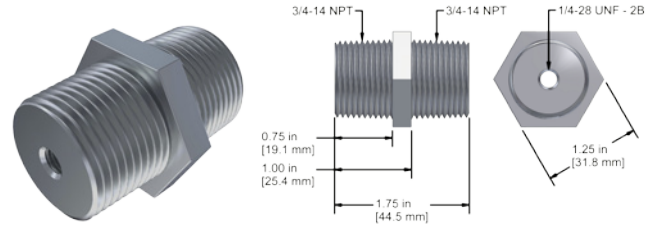

For FFv and 5 mm Size Probes

DM923-1A

**Stainless Steel, 3/4 – 14 NPT to 3/4 – 14 NPSM
Mounting Bushing with 1/4 – 28 Threaded Hole**

DM924-1A

**Stainless Steel, 3/4 – 14 NPT to 3/4 – 14 NPT
Mounting Bushing with 1/4 – 28 Threaded Hole**

DM925-1A

**Stainless Steel, 1/2 – 14 NPT to 3/4 – 14 NPSM
Mounting Bushing with 1/4 – 28 Threaded Hole**