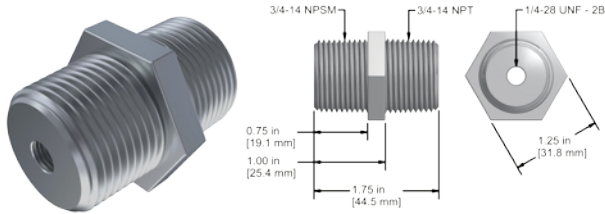

For FFv and 5 mm Size Probes

DM923-1A

**Stainless Steel, 3/4 – 14 NPT to 3/4 – 14 NPSM
Mounting Bushing with 1/4 – 28 Threaded Hole**

DM924-1A

**Stainless Steel, 3/4 – 14 NPT to 3/4 – 14 NPT
Mounting Bushing with 1/4 – 28 Threaded Hole**

DM925-1A

**Stainless Steel, 1/2 – 14 NPT to 3/4 – 14 NPSM
Mounting Bushing with 1/4 – 28 Threaded Hole**